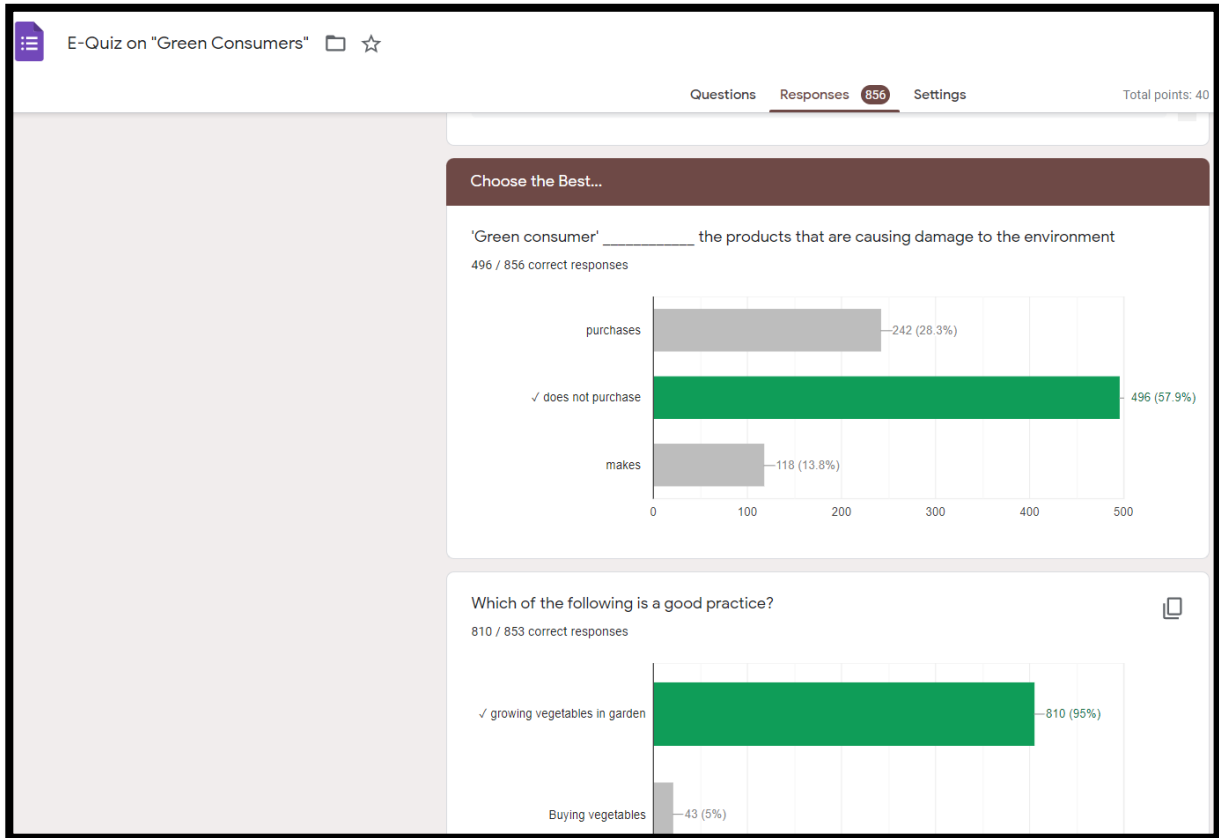

Screenshots of response

Screenshots of Participants List

E-Quiz on _Green Consumers_ (Responses) - Excel (Product Activation Failed)

	A	B	C	D	E	F	G
1	Timestamp	Email Address	Score	Name	Class (Eg. II B.Sc. Zoology)	Phone Number	'Green consumer'
2	9-28-2021 21:42:30	gayu9761@gmail.com	36 / 40	s.gayathri	II B.Sc.computer scinence	6374819543	does not purchase
3	9-28-2021 21:48:39	mythiliramalingamr@gmail.com	32 / 40	R. Mythili	B.sc statistics	6369402662	makes
4	9-28-2021 21:52:30	rrrajeshwari552@gmail.com	26 / 40	Rajeshwari.R	2 BBA(CA)	9688385289	does not purchase
5	9-28-2021 22:06:01	kalpana.thangavel.1192000@gmail.com	25 / 40	Kalpana.T	III BBA (CA)	9003692462	purchases
6	9-28-2021 22:09:15	joshinjaisankar@gmail.com	34 / 40	J. Joshini	Bscstatistics	7448560337	does not purchase
7	9-28-2021 22:11:47	kalpana.thangavel.1192000@gmail.com	40 / 40	Kalpana.T	BBA (CA)	9003692462	does not purchase
8	9-28-2021 22:16:37	sreekavi318@gmail.com	38 / 40	Kavisree.k	I BBA CA	9344645591	does not purchase
9	9-28-2021 22:16:45	navithaperiasamy@gmail.com	28 / 40	P.Navitha	B.sc(cs)-b	8220080459	makes
10	9-28-2021 22:21:51	apsaraecom@gmail.com	38 / 40	Sri Loga Apsara. K	III B.Com(E-Commerce)	6369331644	does not purchase
11	9-28-2021 22:27:54	karthikadevi5253@gmail.com	35 / 40	Karthika Devi. P	II B.com(e-Commerce)	9361785553	makes
12	9-28-2021 22:28:15	sabenasabe02@gmail.com	30 / 40	Sabena begam K	III-B.COM(ECOMMERCE)	8300259392	makes
13	9-28-2021 22:35:03	swethaswe2529@gmail.com	40 / 40	Swetha.G.V	III-B.com(E-commerce)	7010559515	does not purchase
14	9-28-2021 22:45:42	mindhu0204@gmail.com	24 / 40	Indhu.M	III-B.Com(e-commerce)	9791610832	purchases
15	9-28-2021 22:46:03	sshakiladevi@gmail.com	25 / 40	E. Shakiladevi	B. SC cs	9345314929	makes
16	9-28-2021 22:46:38	shanmu.ecom.gvg@gmail.com	36 / 40	A.Shanmugapriya	I B.Com(e-commerce)	6369530353	does not purchase
17	9-28-2021 22:49:20	sshakiladevi@gmail.com	40 / 40	E. Shakiladevi	B SC cs	9345314929	does not purchase
18	9-28-2021 22:51:43	vennilak24@gmail.com	35 / 40	Vennila k	B.com (e.com)	8110063789	purchases
19	9-28-2021 22:51:45	sshakiladevi@gmail.com	40 / 40	E. Shakiladevi	B SC cs	9345314929	does not purchase