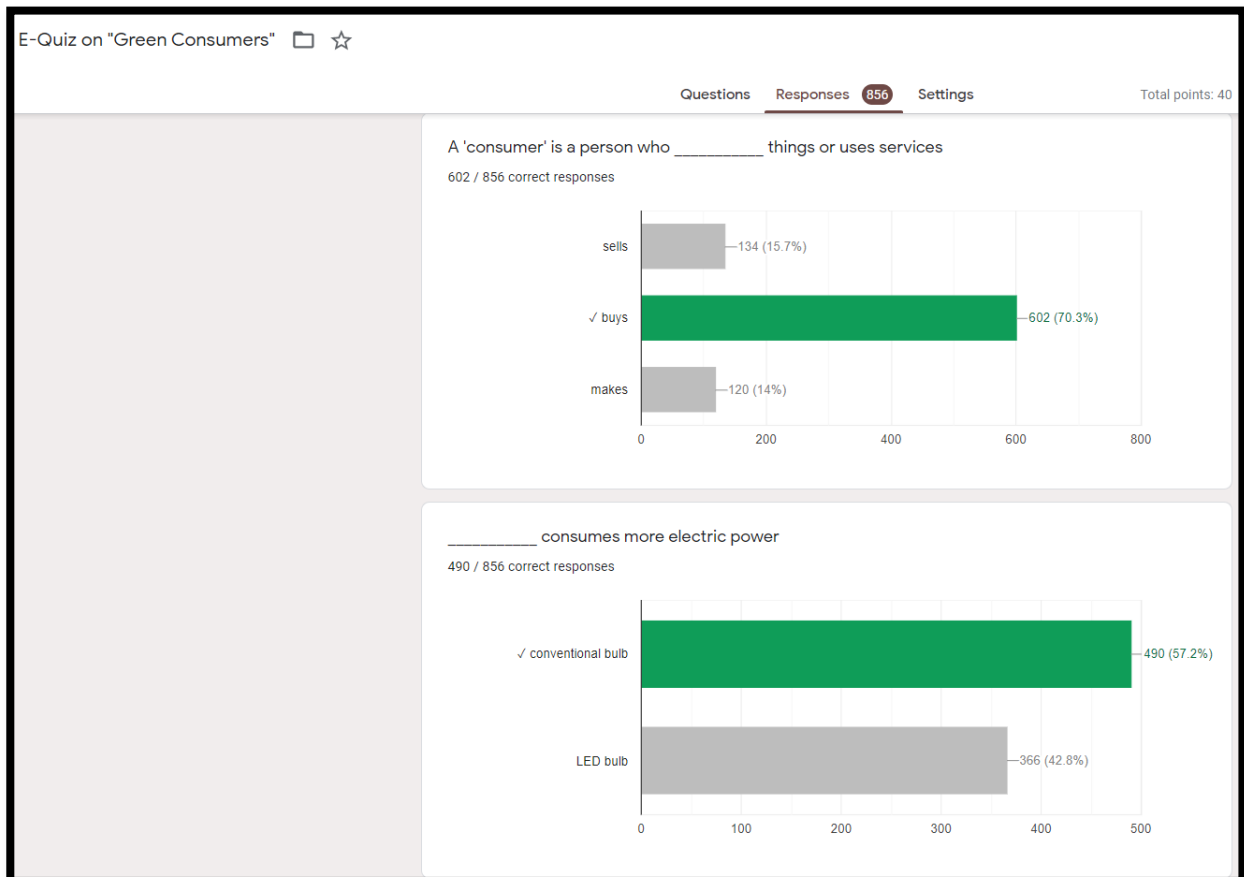

Screenshots of response

Screenshots of Participants List

E-Quiz on _Green Consumers_ (Responses) - Excel (Product Activation Failed)

	A	B	C	D	E	F	G
1	Timestamp	Email Address	Score	Name	Class (Eg. II B.Sc. Zoology)	Phone Number	'Green consumer'
2	9-28-2021 21:42:30	gayu9761@gmail.com	36 / 40	s.gayathri	II B.Sc.computer scinence	6374819543	does not purchase
3	9-28-2021 21:48:39	mythiliramalingamr@gmail.com	32 / 40	R. Mythili	B.sc statistics	6369402662	makes
4	9-28-2021 21:52:30	rrrajeshwari552@gmail.com	26 / 40	Rajeshwari.R	2 BBA(CA)	9688385289	does not purchase
5	9-28-2021 22:06:01	kalpana.thangavel.1192000@gmail.com	25 / 40	Kalpana.T	III BBA (CA)	9003692462	purchases
6	9-28-2021 22:09:15	joshinjaisankar@gmail.com	34 / 40	J. Joshini	Bscstatistics	7448560337	does not purchase
7	9-28-2021 22:11:47	kalpana.thangavel.1192000@gmail.com	40 / 40	Kalpana.T	BBA (CA)	9003692462	does not purchase
8	9-28-2021 22:16:37	sreekavi318@gmail.com	38 / 40	Kavisree.k	I BBA CA	9344645591	does not purchase
9	9-28-2021 22:16:45	navithaperiasamy@gmail.com	28 / 40	P.Navitha	B.sc(cs)-b	8220080459	makes
10	9-28-2021 22:21:51	apsaraecom@gmail.com	38 / 40	Sri Loga Apsara. K	III B.Com(E-Commerce)	6369331644	does not purchase
11	9-28-2021 22:27:54	karthikadevi5253@gmail.com	35 / 40	Karthika Devi. P	II B.com(e-Commerce)	9361785553	makes
12	9-28-2021 22:28:15	sabenasabe02@gmail.com	30 / 40	Sabena begam K	III-B.COM(ECOMMERCE)	8300259392	makes
13	9-28-2021 22:35:03	swethaswe2529@gmail.com	40 / 40	Swetha.G.V	III-B.com(E-commerce)	7010559515	does not purchase
14	9-28-2021 22:45:42	mindhu0204@gmail.com	24 / 40	Indhu.M	III-B.Com(e-commerce)	9791610832	purchases
15	9-28-2021 22:46:03	sshakiladevi@gmail.com	25 / 40	E. Shakiladevi	B. SC cs	9345314929	makes
16	9-28-2021 22:46:38	shanmu.ecom.gvg@gmail.com	36 / 40	A.Shanmugapriya	I B.Com(e-commerce)	6369530353	does not purchase
17	9-28-2021 22:49:20	sshakiladevi@gmail.com	40 / 40	E. Shakiladevi	B SC cs	9345314929	does not purchase
18	9-28-2021 22:51:43	vennilak24@gmail.com	35 / 40	Vennila k	B.com (e.com)	8110063789	purchases
19	9-28-2021 22:51:45	sshakiladevi@gmail.com	40 / 40	E. Shakiladevi	B SC cs	9345314929	does not purchase