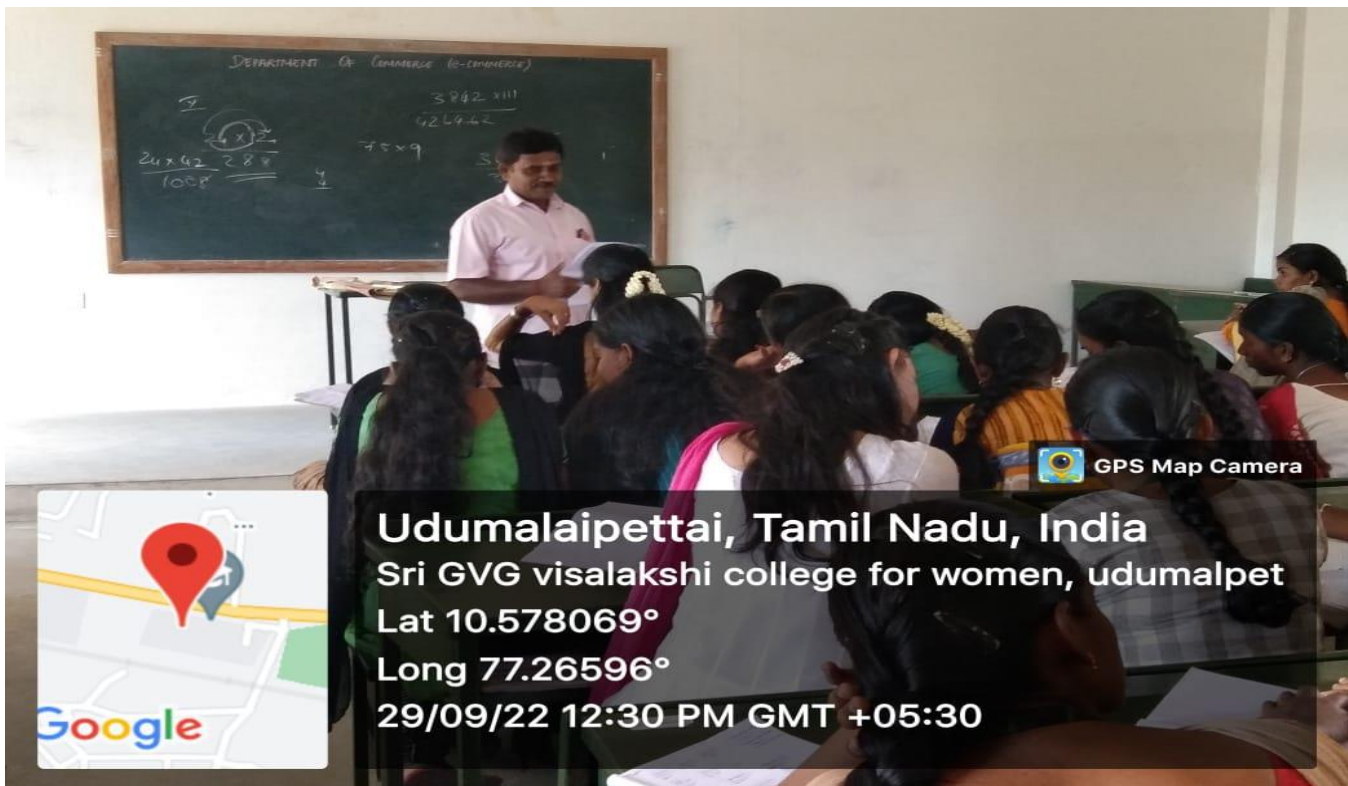

Udumalaipettai, Tamil Nadu, India
Sri GVG visalakshi college for women, udumalpet
Lat 10.578069°
Long 77.26596°
29/09/22 12:30 PM GMT +05:30