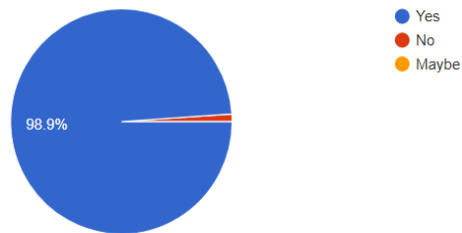

Feedback Analysis

Feedback received from the participants reveal that 83,9% of the students expressed as the content of the webinar was Excellent, 98.9% of the students said that the webinar covered the latest concepts in the field. 72% of the students expressed that the duration was more than sufficient and 26.9% of the students expressed that the duration of the webinar was sufficient. 83.9% of the students found the overall rating of the webinar were Excellent, 14% as very good and 2% as Good.

Whether the Webinar covered latest concepts in the field?

93 responses