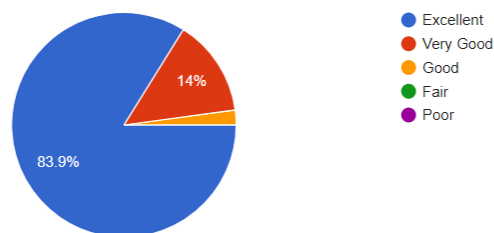

Given an Overall rating for the Webinar

93 responses