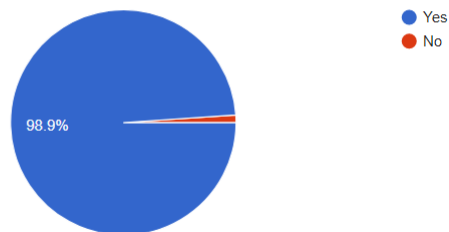

Whether the content of the Webinar is understandable?

93 responses