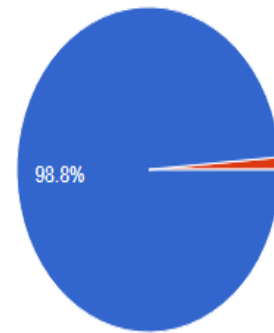

Whether the webinar covered latest concepts in the field?

81 responses