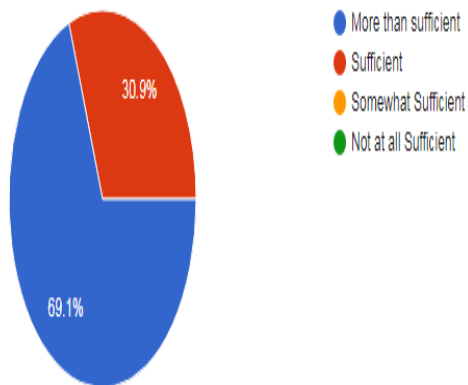

The duration of the Webinar was

81 responses