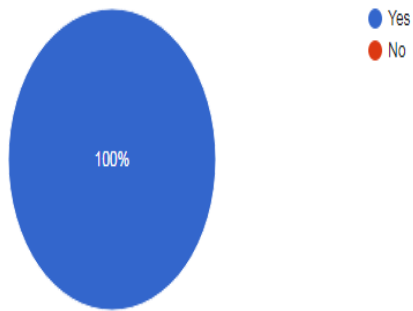

Whether the content of the webinar is understandable?

81 responses