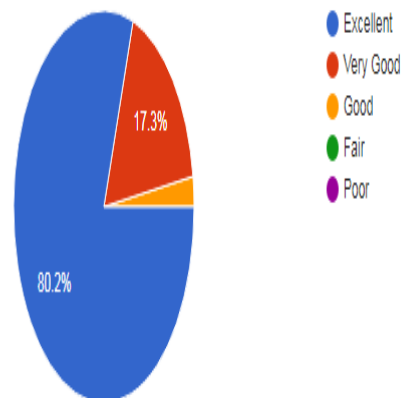

Given an overall rating for the Webinar

81 responses