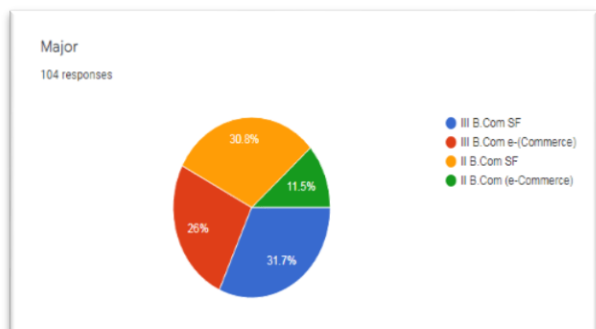

Feedback received from the participants reveal that 31.7% of the students belonged to III B.Com –

SF, 52.9% of the students expressed as the content of the session was Excellent. 51% of the students said that the session was informative. 51.9% of the students strongly agree that the speaker was concerned about the audience understanding. 61.5% of the students opined that the topic was very useful. 77.9% of the students expressed that the extent of coverage of topic range between 76-100%. 79.8% of the students said that, 76-100% knowledge gained through this session.