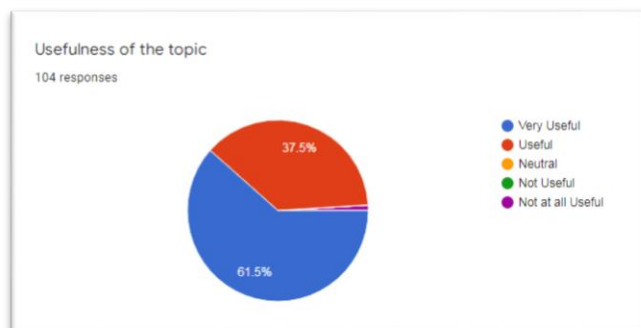

Feedback received from the participants reveal that 31.7% of the students belonged to III B.Com –

SF, 52.9% of the students expressed as the content of the session was Excellent. 51% of the students said that the session was informative. 51.9% of the students strongly agree that the speaker was concerned about the audience understanding. 61.5% of the students opined that the topic was very useful. 77.9% of the students expressed that the extent of coverage of topic range between 76-100%. 79.8% of the students said that, 76-100% knowledge gained through this session.