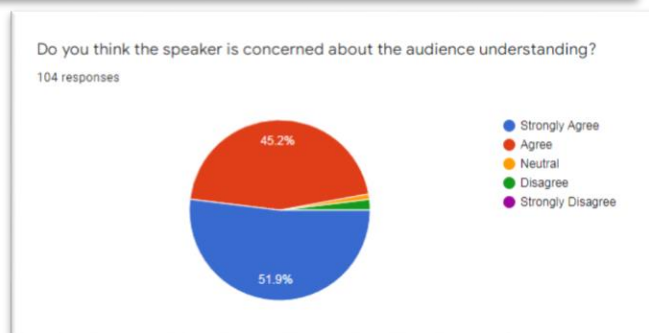

Feedback received from the participants reveal that 31.7% of the students belonged to III B.Com –

SF, 52.9% of the students expressed as the content of the session was Excellent. 51% of the students said that the session was informative. 51.9% of the students strongly agree that the speaker was concerned about the audience understanding. 61.5% of the students opined that the topic was very useful. 77.9% of the students expressed that the extent of coverage of topic range between 76-100%. 79.8% of the students said that, 76-100% knowledge gained through this session.