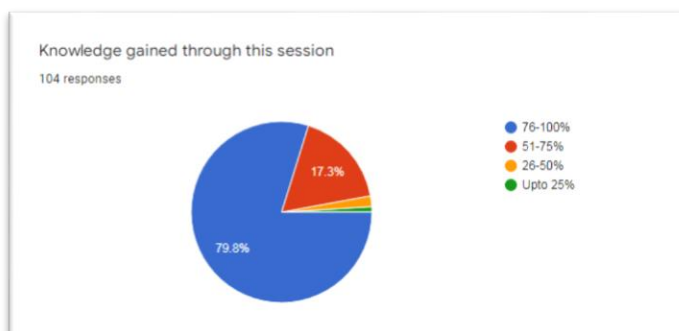

Feedback received from the participants reveal that 31.7% of the students belonged to III B.Com –

SF, 52.9% of the students expressed as the content of the session was Excellent. 51% of the students said that the session was informative. 51.9% of the students strongly agree that the speaker was concerned about the audience understanding. 61.5% of the students opined that the topic was very useful. 77.9% of the students expressed that the extent of coverage of topic range between 76-100%. 79.8% of the students said that, 76-100% knowledge gained through this session.