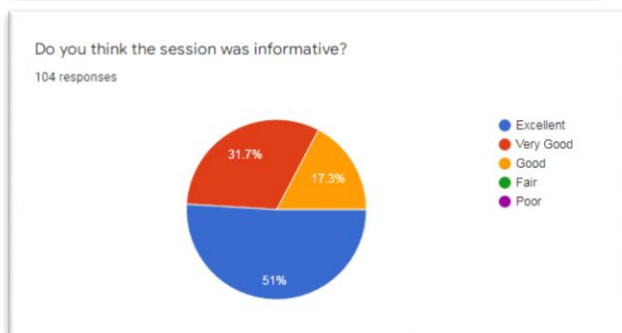

Feedback received from the participants reveal that 31.7% of the students belonged to III B.Com –

SF, 52.9% of the students expressed as the content of the session was Excellent. 51% of the students said that the session was informative. 51.9% of the students strongly agree that the speaker was concerned about the audience understanding. 61.5% of the students opined that the topic was very useful. 77.9% of the students expressed that the extent of coverage of topic range between 76-100%. 79.8% of the students said that, 76-100% knowledge gained through this session.