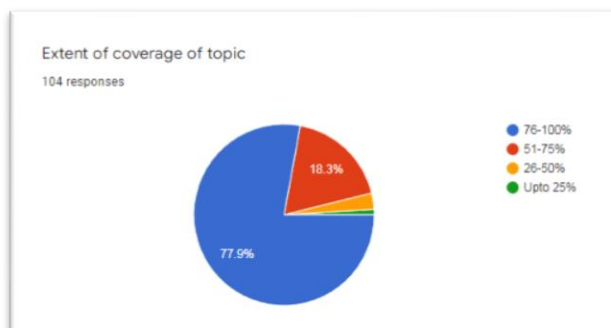

Feedback received from the participants reveal that 31.7% of the students belonged to III B.Com –

SF, 52.9% of the students expressed as the content of the session was Excellent. 51% of the students said that the session was informative. 51.9% of the students strongly agree that the speaker was concerned about the audience understanding. 61.5% of the students opined that the topic was very useful. 77.9% of the students expressed that the extent of coverage of topic range between 76-100%. 79.8% of the students said that, 76-100% knowledge gained through this session.