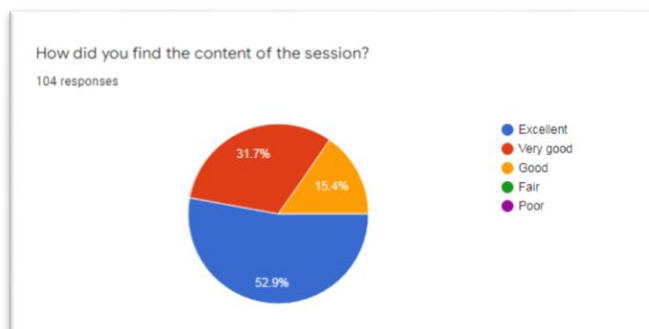

Feedback received from the participants reveal that 31.7% of the students belonged to III B.Com –

SF, 52.9% of the students expressed as the content of the session was Excellent. 51% of the students said that the session was informative. 51.9% of the students strongly agree that the speaker was concerned about the audience understanding. 61.5% of the students opined that the topic was very useful. 77.9% of the students expressed that the extent of coverage of topic range between 76-100%. 79.8% of the students said that, 76-100% knowledge gained through this session.