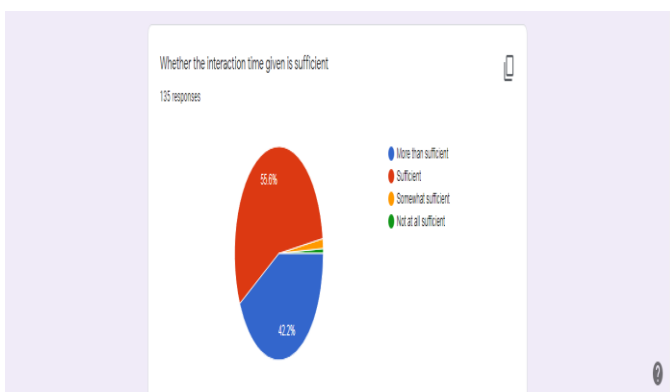

Feedback Analysis

Feedback received from the participants reveal that 100% of the students expressed as the content of the webinar was Excellent, 96.3% of the students said that the webinar covered the latest concepts in the field, 69% of the students expressed that the duration was more than sufficient and 31% of the students expressed that the duration of the webinar was sufficient. 56.6% of the students found the overall rating of the webinar were very good, 42.2% as Excellent and 1% as Good.