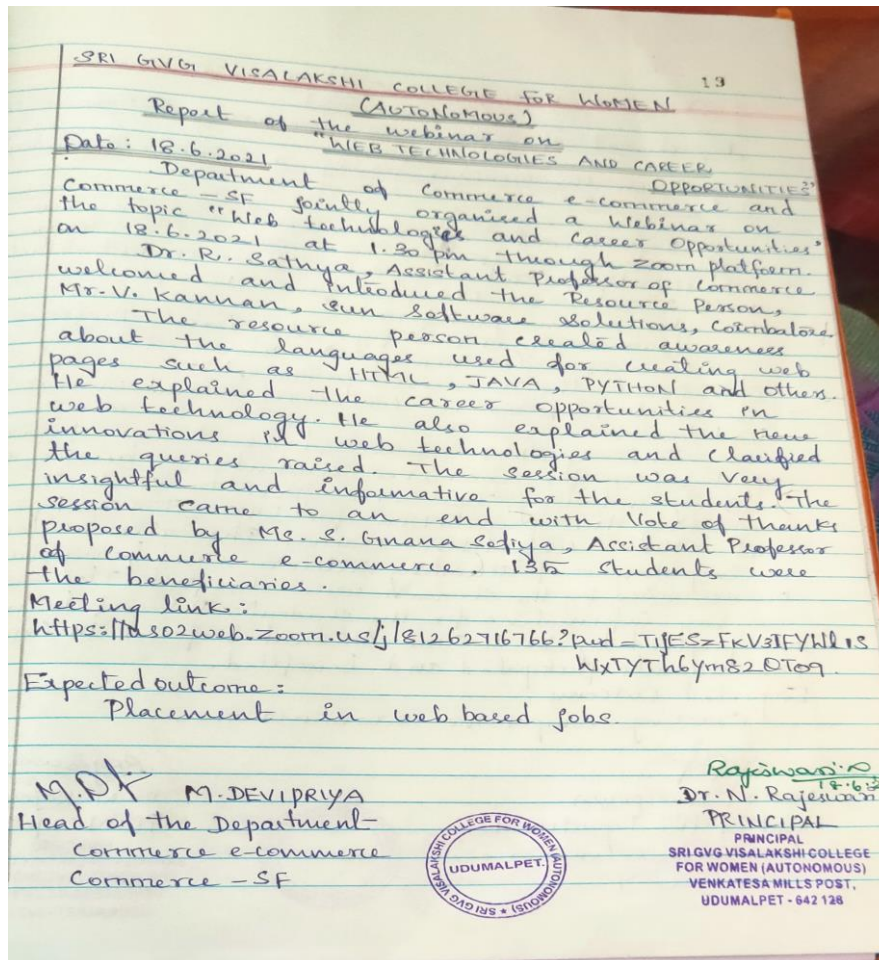

SRI GVG VISALAKSHI COLLEGE FOR WOMEN

Autonomous & Affiliated to Bharathiar University
Accredited at $\mathcal{A}^+$ Grade by NAAC (4th Cycle)

An ISO 9001:2015 Certified Institution

Udumalpet - 642 128

Department of Commerce-SF & Commerce with (e-Commerce)

Report of the Webinar On

Web Technologies and Career Opportunities

Meeting Link:

You're invited to a Zoom meeting!

National Webinar on Web Technologies and Career Opportunities

<https://us02web.zoom.us/j/81262716766?pwd=T1JESzFkV3lFYWl1SWxTYTh6Ym82QT09>