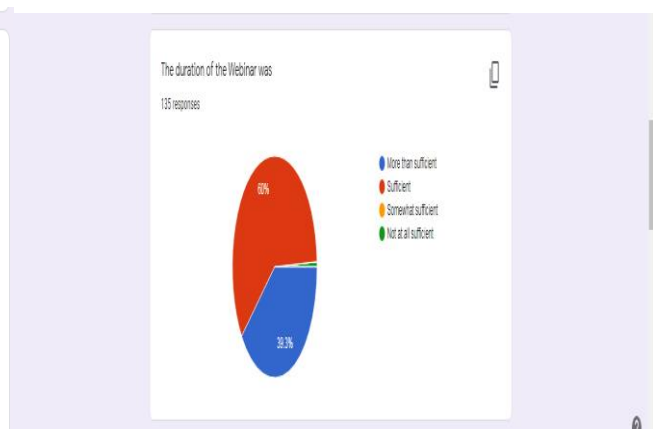

Feedback Analysis

Feedback received from the participants reveal that 100% of the students expressed as the content of the webinar was Excellent, 96.3% of the students said that the webinar covered the latest concepts in the field, 69% of the students expressed that the duration was more than sufficient and 31% of the students expressed that the duration of the webinar was sufficient. 56.6% of the students found the overall rating of the webinar were very good, 42.2% as Excellent and 1% as Good.