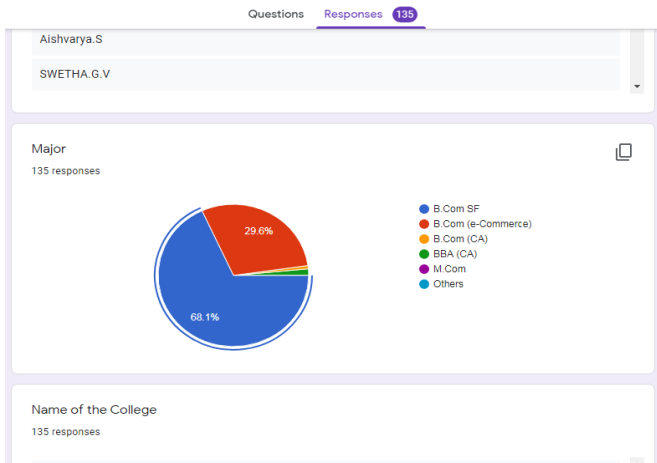

Feedback Analysis

Feedback received from the participants reveal that 100% of the students expressed as the content of the webinar was Excellent, 96.3% of the students said that the webinar covered the latest concepts in the field, 69% of the students expressed that the duration was more than sufficient and 31% of the students expressed that the duration of the webinar was sufficient. 56.6% of the students found the overall rating of the webinar were very good, 42.2% as Excellent and 1% as Good.