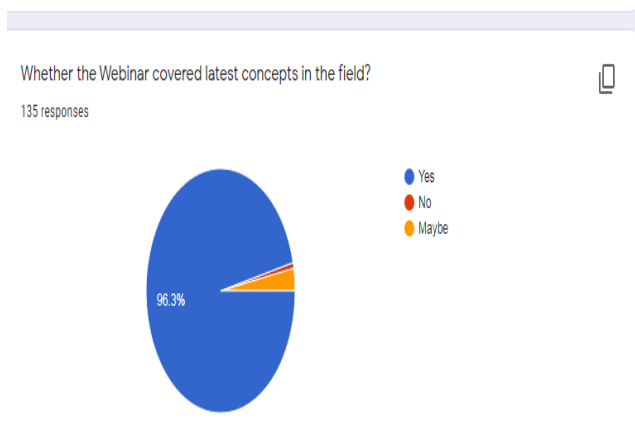

Feedback Analysis

Feedback received from the participants reveal that 100% of the students expressed as the content of the webinar was Excellent, 96.3% of the students said that the webinar covered the latest concepts in the field, 69% of the students expressed that the duration was more than sufficient and 31% of the students expressed that the duration of the webinar was sufficient. 56.6% of the students found the overall rating of the webinar were very good, 42.2% as Excellent and 1% as Good.