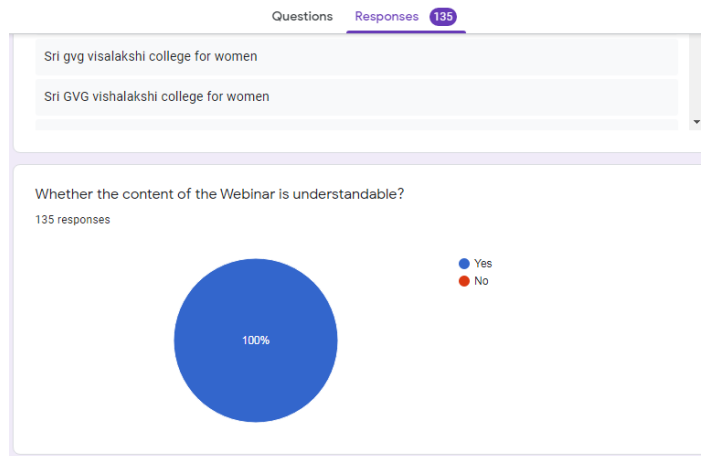

Unmute Start Video Security Participants (159) Chat Share Screen Pause/Stop Recording Reactions Leave

Type here to search ENG 02:18 PM 18-06-2021

Participants (159)

Find a participant

- AT A THENMOZHI (Co-host, me)
- AM amsaveni m (Host)
- SS sun software ... (Co-host)
- DM DEVIPRIYA M (Co-host)
- Jannathul Prithou... (Co-host)
- R rajanandhinis91@... (Co-host)
- S SIMI (Co-host)
- AM A Madhu Mathi
- AD A. Divya B. Com(e-com)
- A Abarna.J
- Abinayaa Gurunathan
- AJ Abirami. J
- AM Aishvarya Maha
- Alfiya Begam Bcom SF

Invite Mute All

Feedback Analysis

Feedback received from the participants reveal that 100% of the students expressed as the content of the webinar was Excellent, 96.3% of the students said that the webinar covered the latest concepts in the field, 69% of the students expressed that the duration was more than sufficient and 31% of the students expressed that the duration of the webinar was sufficient. 56.6% of the students found the overall rating of the webinar were very good, 42.2% as Excellent and 1% as Good.