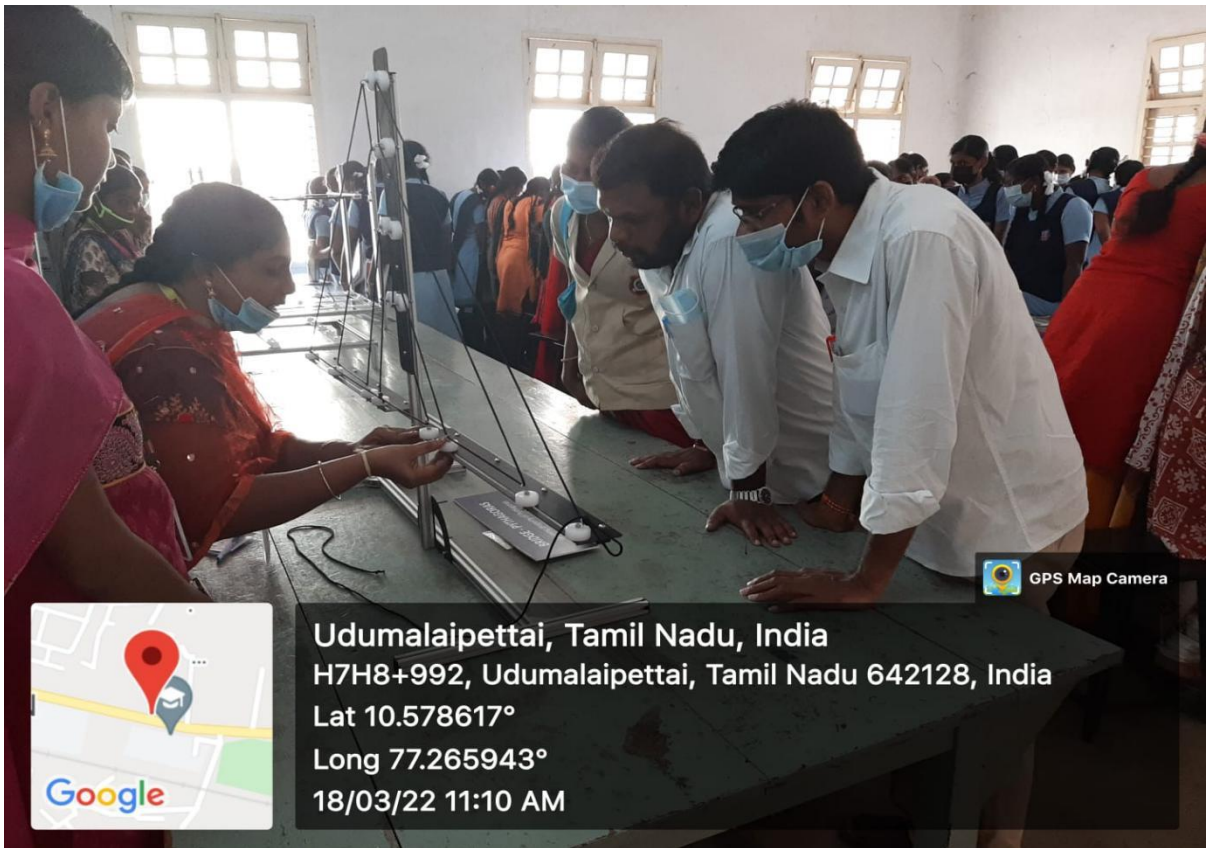

GPS Map Camera